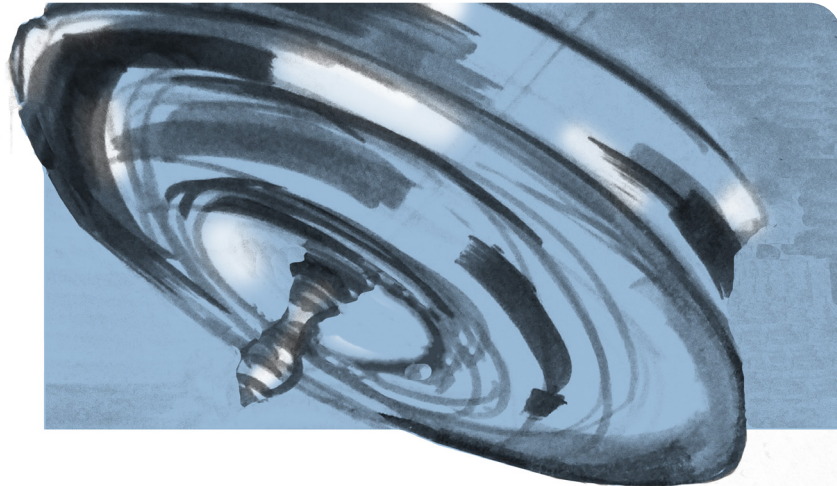

Process

Ideation Sketches

Draft Model