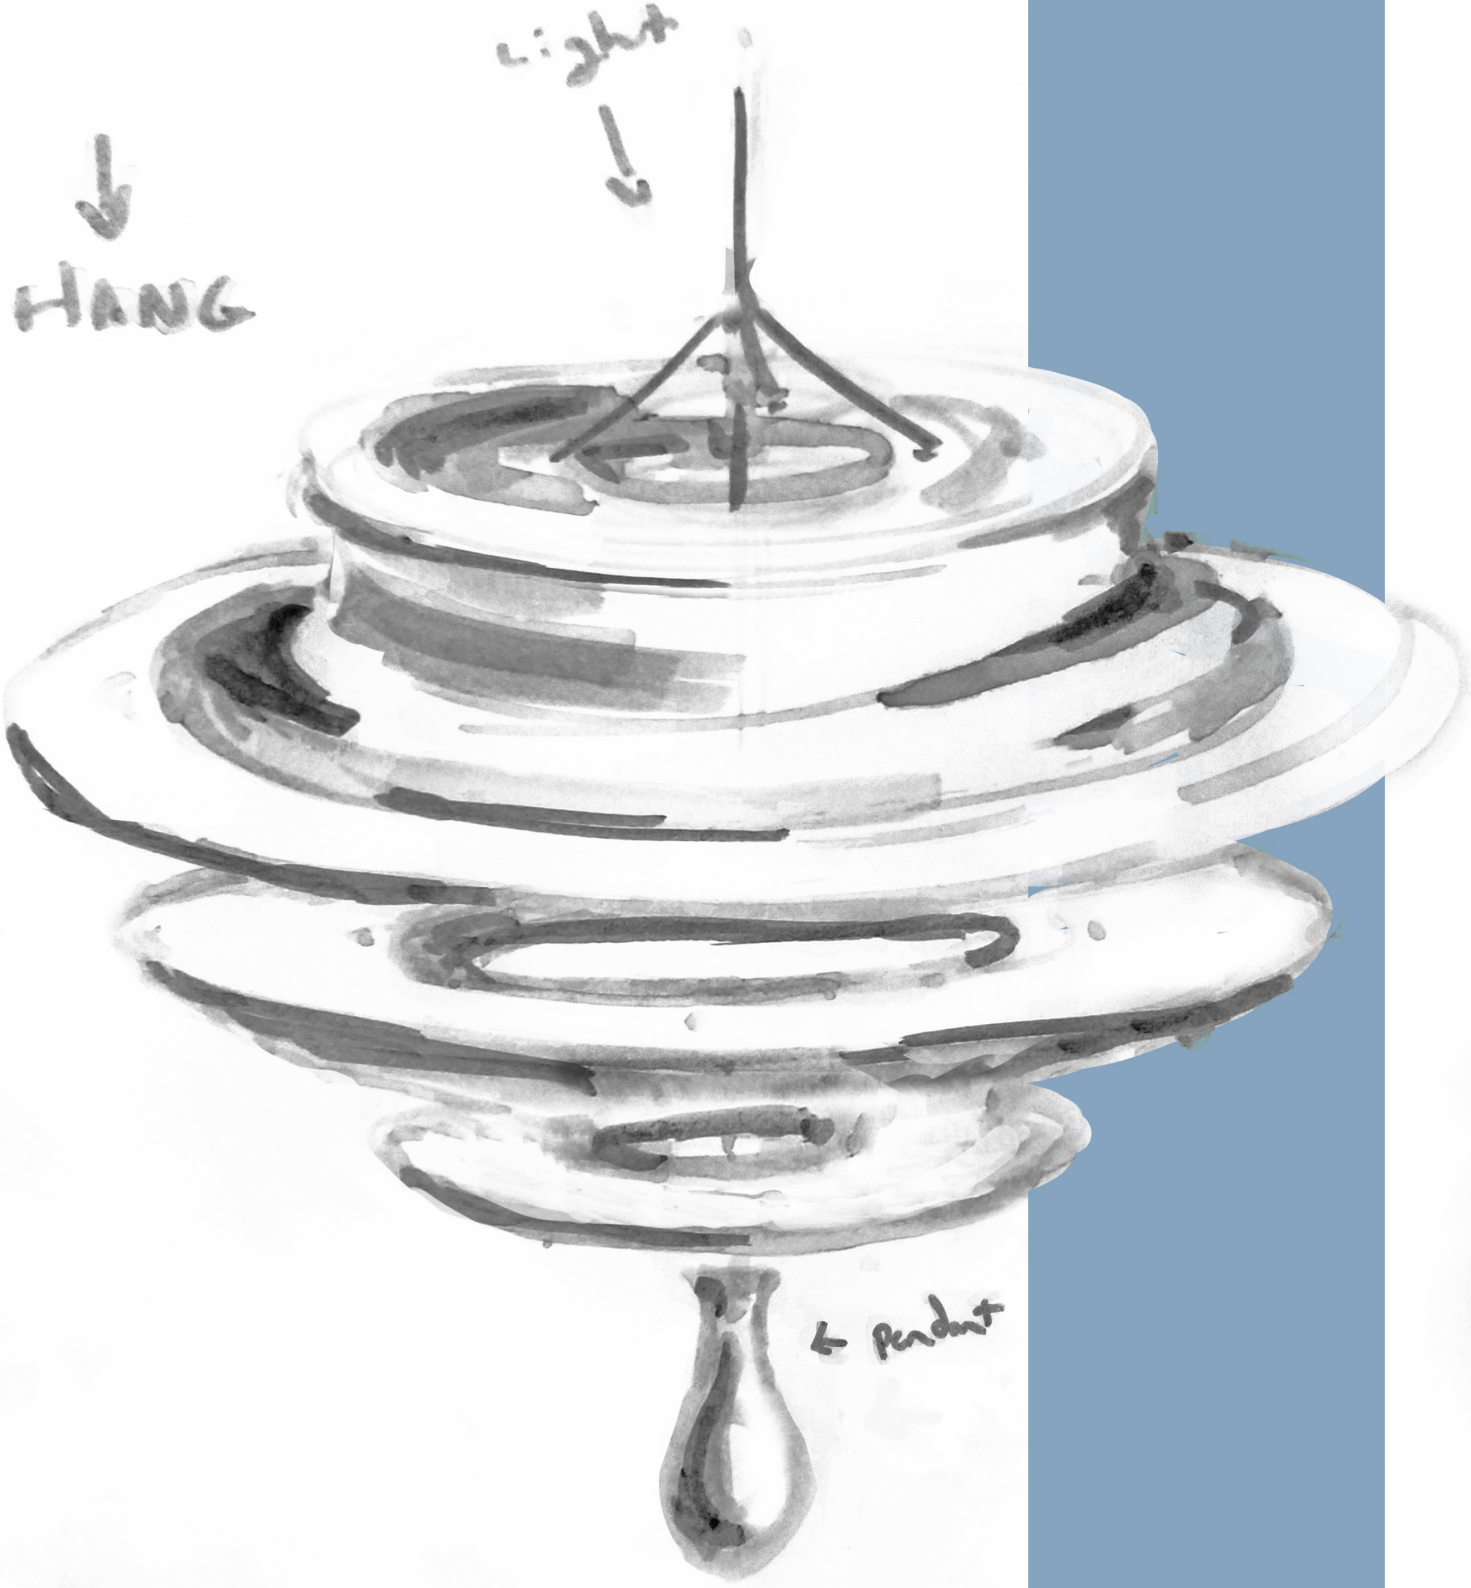

Revised Sketch