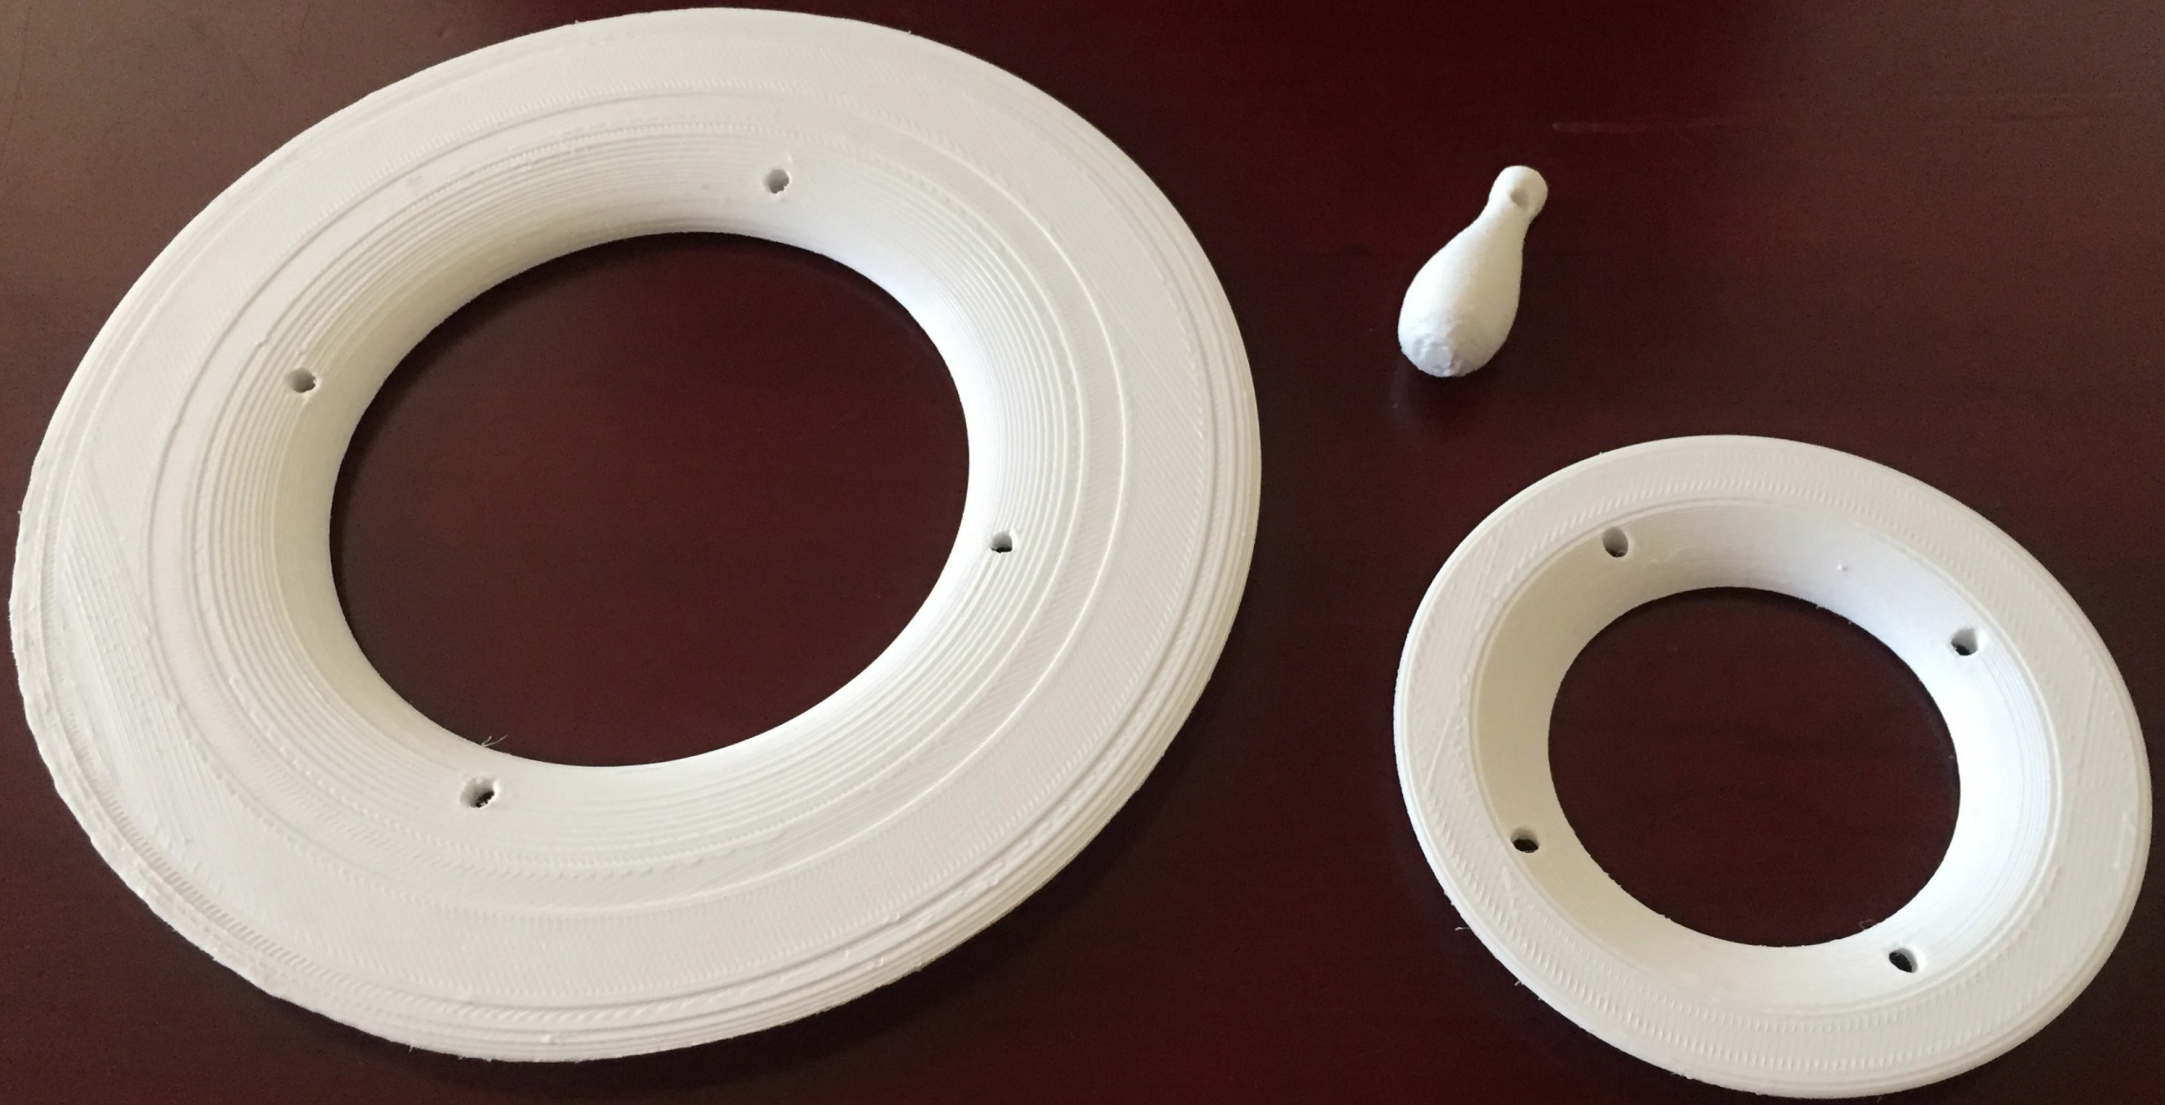

In progress pictures from the printer