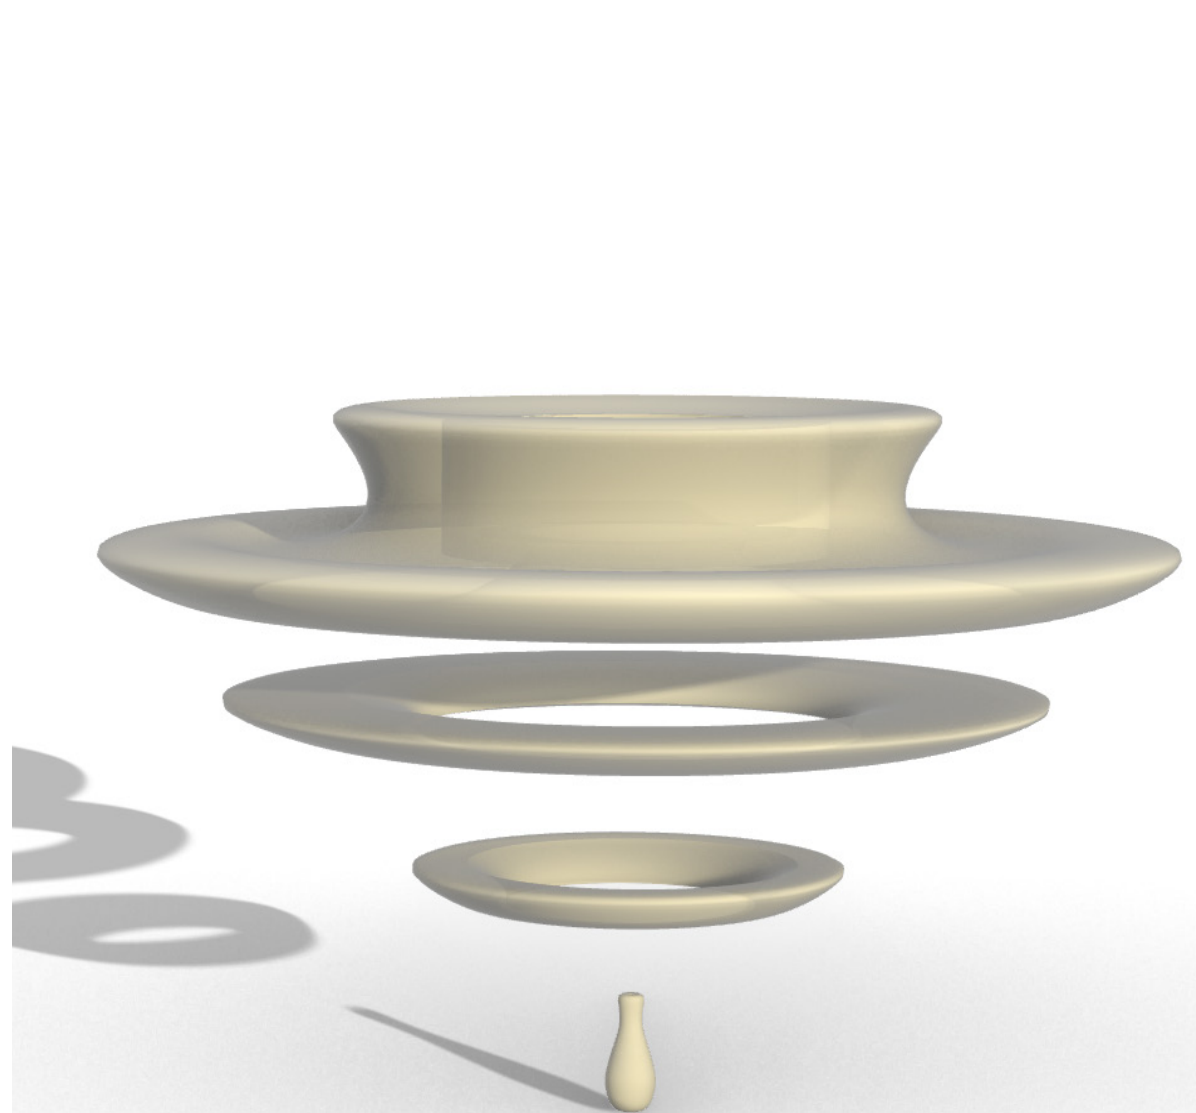

Process

Ideation Sketches

Draft Model