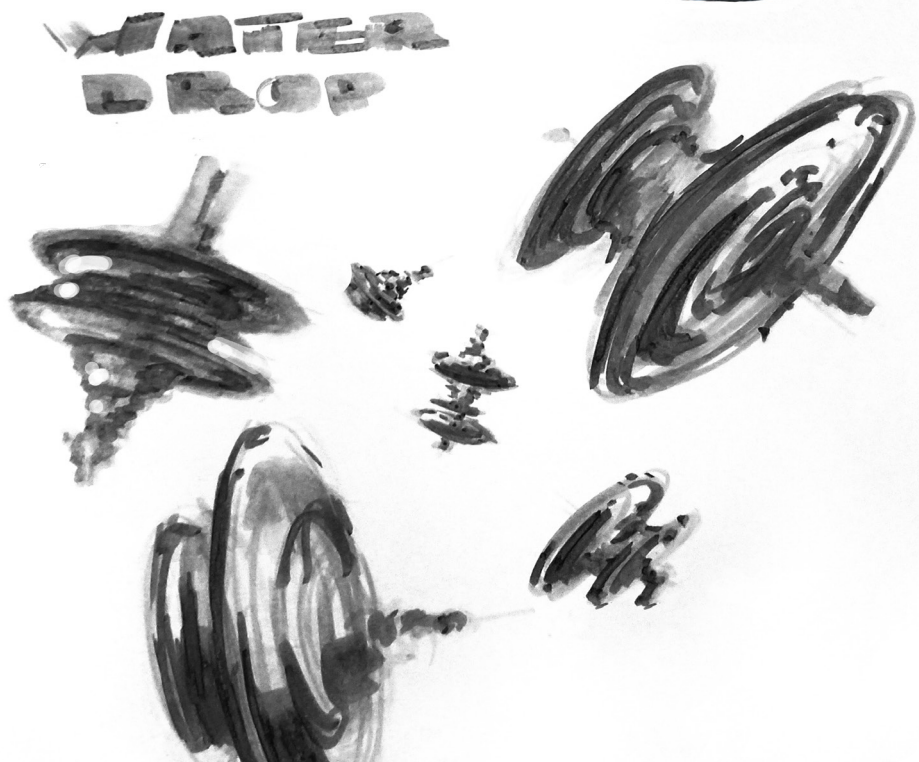

Process

Ideation Sketches

Draft Model