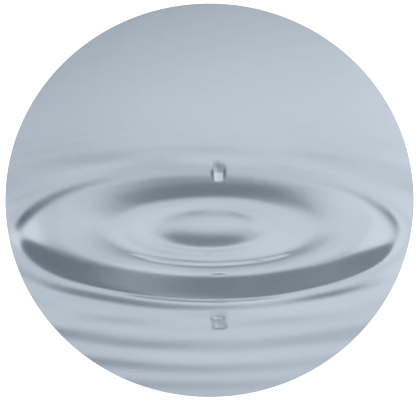

drop

b.r.f.l. designs

## Story & Inspiration

Waves, waterfalls, and streams have long been considered some of the most serene and beloved symbols of our planet - we cherish our water. Modern camera technology allows us to experience water in a new way. Slow motion photography showcases mere drops so that they may be broken down into the most simple of shapes.

"drop" uses the shapes of water in motion to provide illumination and let the beautiful stillness of a drop expand - frozen in time.

Inspiration Slow  
Motion Frames