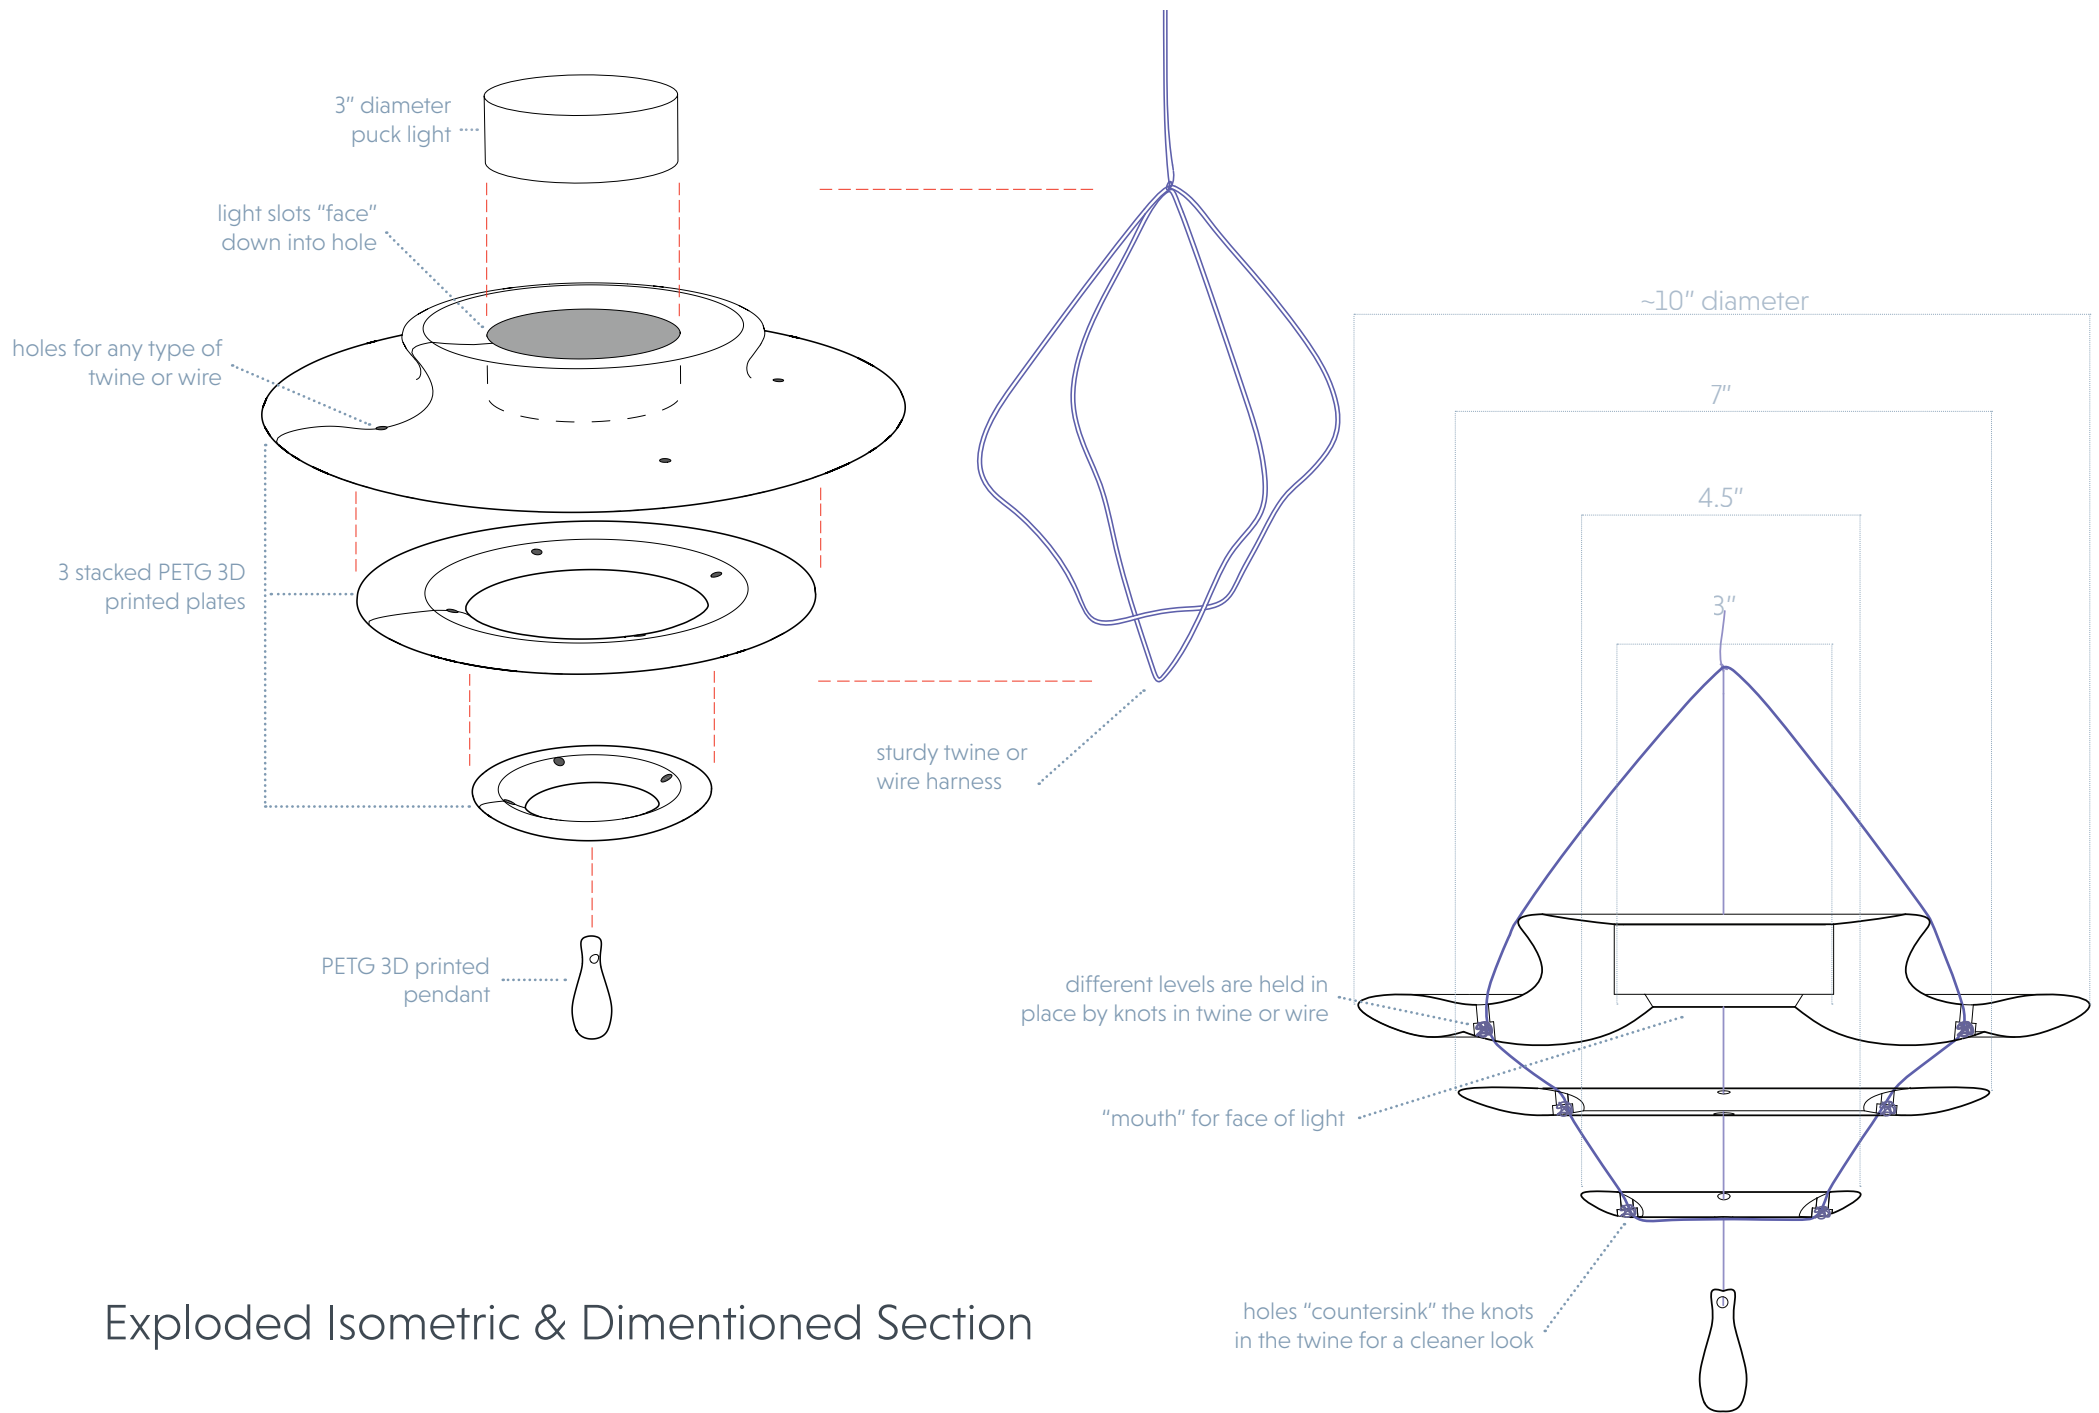

## Draft Model

Revised Sketch

# Design

Highly customizable  
due to simpliity  
A subtle way to bring a touch  
of elegance to any space

Any 3" diameter light puck  
Any 3D Printer Fillament  
Any harness material

Detail Render

Exploded Isometric & Dimensioned Section