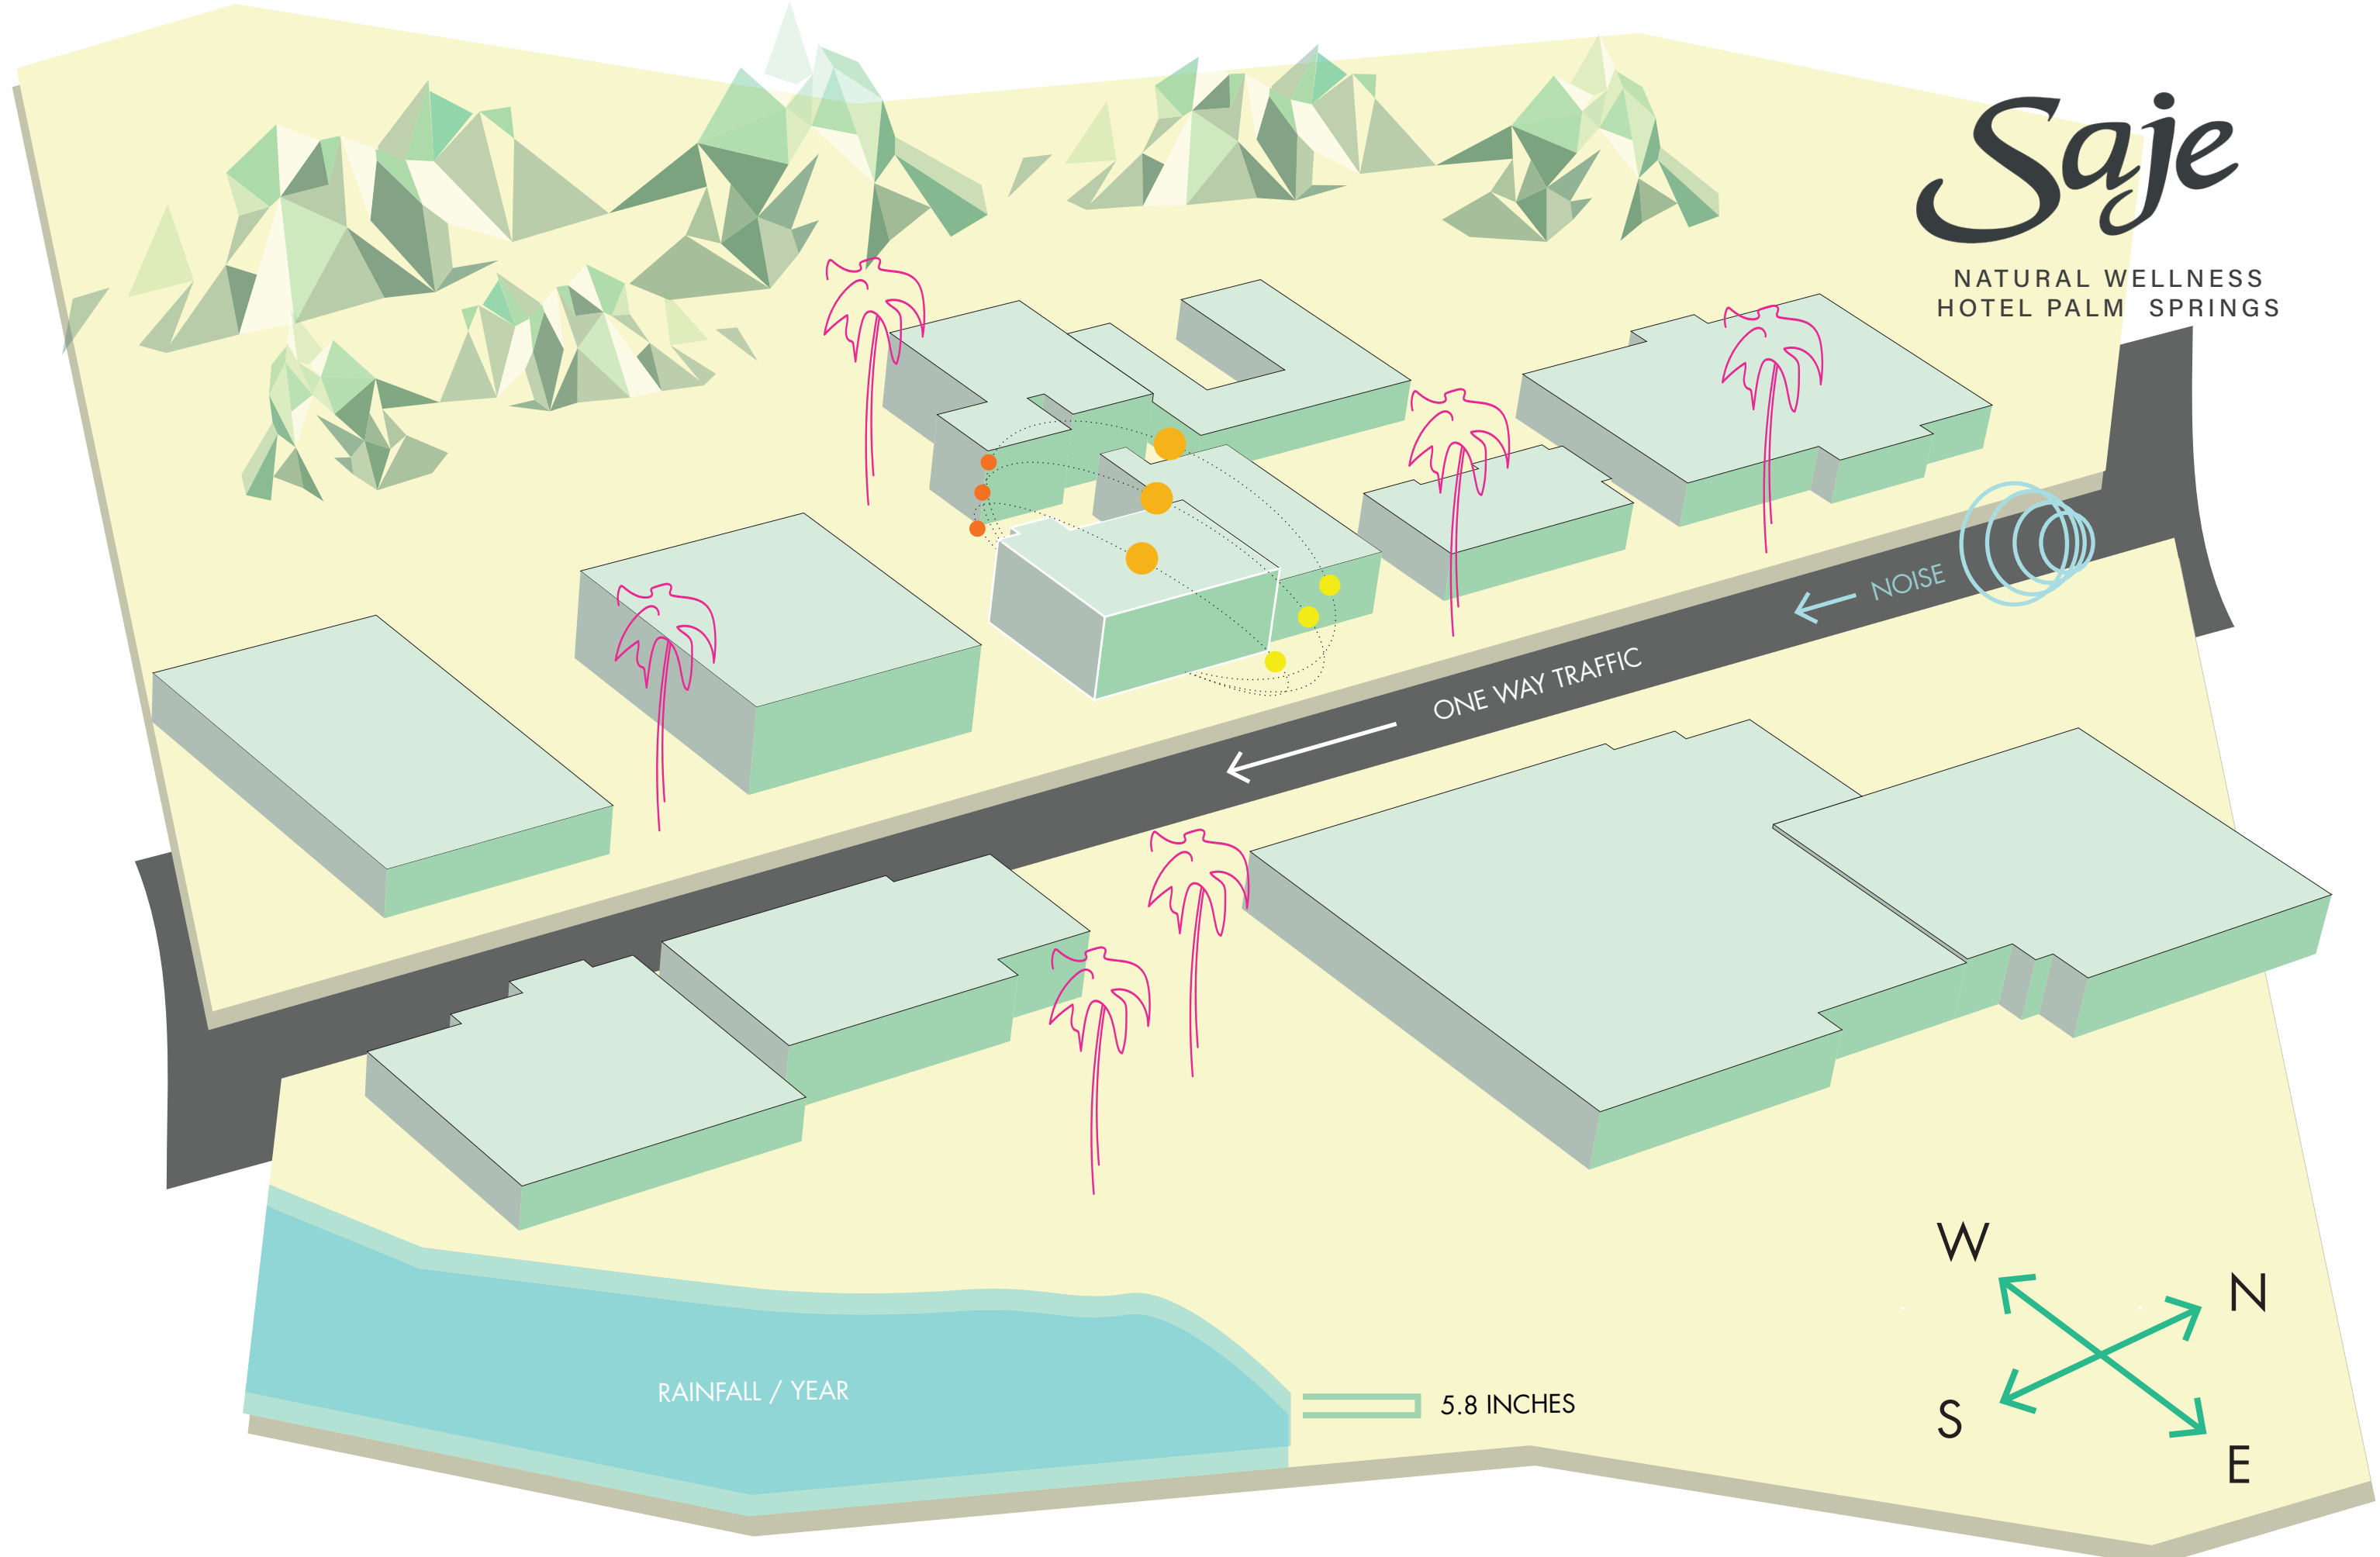

Saje

NATURAL WELLNESS
HOTEL PALM SPRINGS

ONE WAY TRAFFIC

NOISE

RAINFALL / YEAR

5.8 INCHES